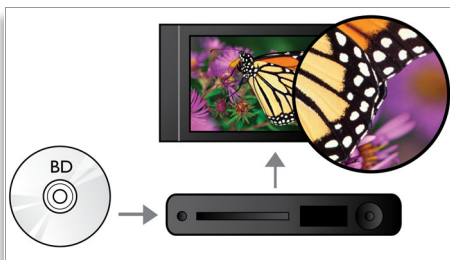

PHILIPS
sense and simplicity

Highlights

Subtitle Shift

Subtitle Shift is an enhancement feature that lets users manually adjust a movie's subtitle positioning on the television or computer screen. Using the remote control, users can shift the subtitles up and down on the screen. On widescreen displays, such as 21:9 cinema and projectors, the subtitles sometimes get cut off. In order to see them clearly, the user has to change the display aspect ratio, which defeats the purpose of the widescreen. With the Subtitle Shift feature, the user can retain the correct display aspect ratio and have the subtitles ideally positioned on the screen.

Blu-ray Disc playback

Blu-ray Discs have the capacity to carry high definition data, along with pictures in the 1920 x 1080 resolution that defines full high definition images. Scenes come to life as details leap at you, movements smoothen and images turn crystal clear. Blu-ray also delivers uncompressed surround sound - so your audio experience becomes unbelievably real. The high storage capacity of Blu-ray Discs also allow a host of interactive possibilities to be built in. Seamless navigation during playback and other exciting features like pop-up menus bring a whole new dimension to home entertainment.